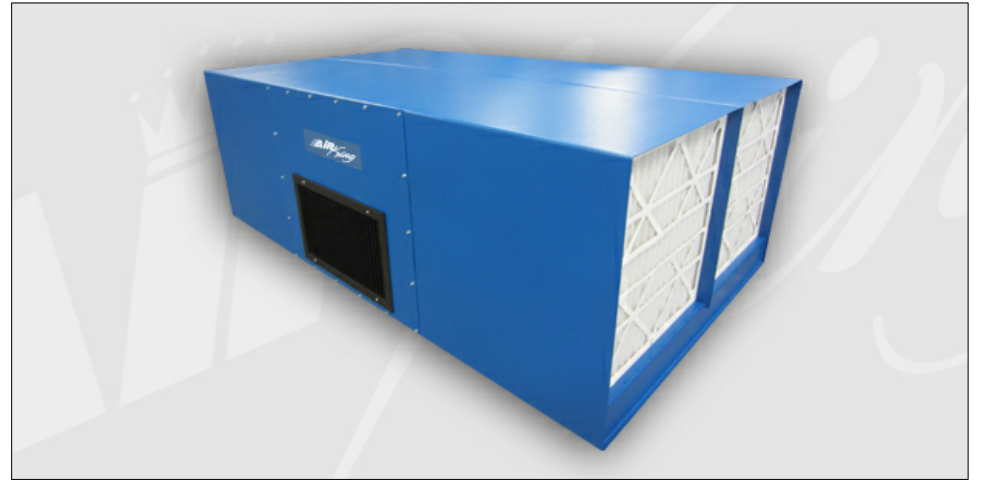

## SPECIFICATIONS:

DIMENSIONS: 48"W x 28"T x 82"L

WEIGHT: 535 LBS.

VOLUME: 7000 CFM

PRE-FILTER: (4) 24"x24"x4" Pleated (Merv 8)

PRIMARY BAG FILTER: (4) 65%, 21" 8 pocket Bags (236 sq ft) (Optional 95%)

MOTOR: 5HP TEFC; 208-230/460/6/60; 14.0-13.0/6.5 amps

BLOWER: 15" x 15" Belt Drive, Single Speed

CONSTRUCTION/PAINT : 16 GA, River Blue chemical resistant powder coating

NOISE LEVEL 5' dBA : 82 dBA

APPLICATION: General