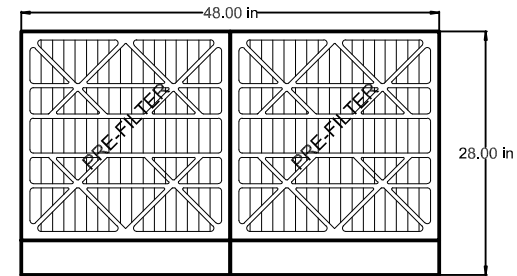

TOP VIEW : CUT-AWAY

FRONT VIEW

SIDE VIEW

## SPECIFICATIONS:

DIMENSIONS: 48"W x 28"T x 82"L

WEIGHT: 535 LBS.

VOLUME: 7000 CFM

PRE-FILTER: (4) 24"x24"x4" Pleated (Merv 8)

PRIMARY BAG FILTER: (4) 65%, 21" 8 pocket Bags (236 sq ft) (Optional 95%)

MOTOR: 5HP TEFC; 208-230/460/6/60; 14.0-13.0/6.5 amps

BLOWER: 15" x 15" Belt Drive, Single Speed

CONSTRUCTION/PAINT : 16 GA, River Blue chemical resistant powder coating

NOISE LEVEL 5' dBA : 82 dBA

APPLICATION: General