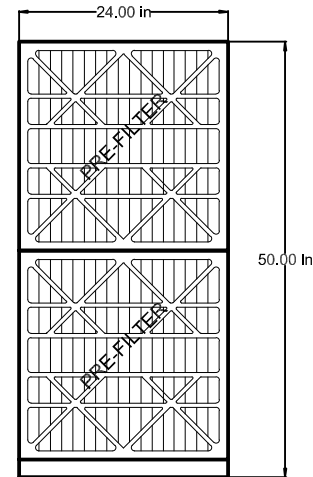

TOP VIEW : CUT-AWAY

FRONT VIEW

SIDE VIEW

SPECIFICATIONS:

- DIMENSIONS: 24"W x 50"T x 72"L
- WEIGHT: 385 LBS.
- VOLUME: 4000 CFM
- PRE-FILTER: (4) 24"x24"x4" Pleated (Merv 8)
- PRIMARY BAG FILTER: (4) 65%, 21" 8 pocket Bags (236 sq ft) (Optional 95%)
- MOTOR: 2HP TEFC; 208-230/460/3/60; 6.0-5.8/2.9 amps
- BLOWER: 11" x 8" Belt Drive, Single Speed
- CONSTRUCTION/PAINT : 16 GA, River Blue chemical resistant powder coating
- NOISE LEVEL 5' dBA : 72 dBA
- APPLICATION: General