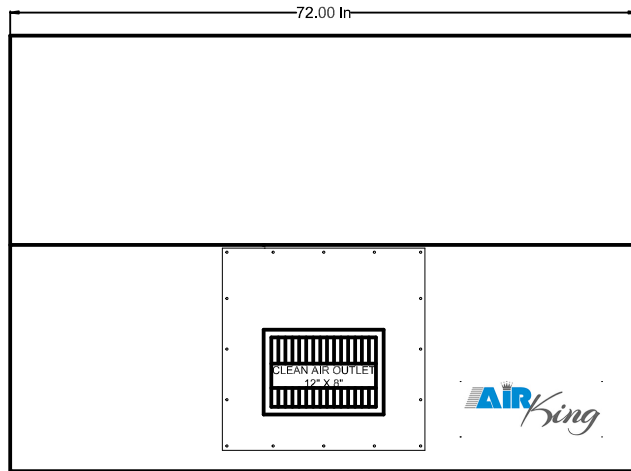

TOP VIEW : CUT-AWAY

FRONT VIEW

SIDE VIEW

SPECIFICATIONS:

- DIMENSIONS: 24"W x 50"T x 72"L
- WEIGHT: 385 LBS.
- VOLUME: 4000 CFM
- PRE-FILTER: (4) 24"x24"x4" Pleated (Merv 8)
- PRIMARY BAG FILTER: (4) 65%, 21" 8 pocket Bags (236 sq ft) (Optional 95%)
- MOTOR: 2HP TEFC; 208-230/460/3/60; 6.0-5.8/2.9 amps
- BLOWER: 11" x 8" Belt Drive, Single Speed
- CONSTRUCTION/PAINT : 16 GA, River Blue chemical resistant powder coating
- NOISE LEVEL 5' dBA : 72 dBA
- APPLICATION: General