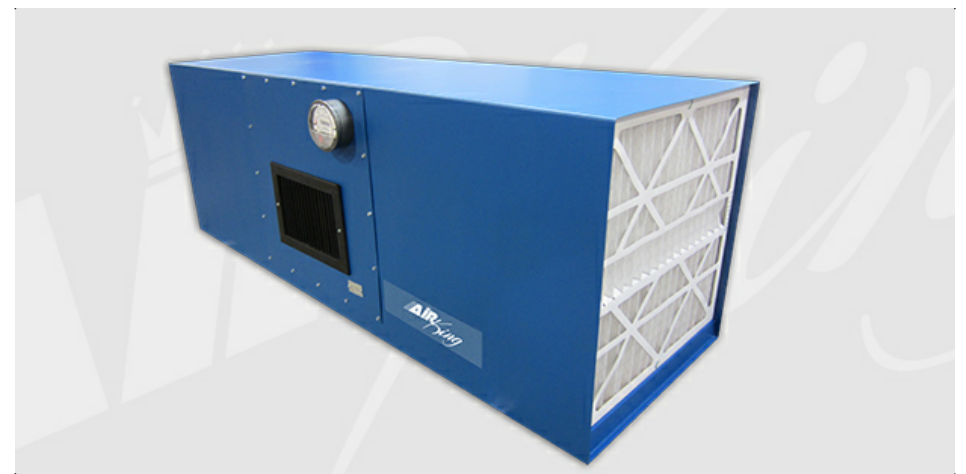

TOP VIEW : CUT-AWAY

FRONT VIEW

SIDE VIEW

SPECIFICATIONS:

DIMENSIONS: 24"W x 26"T x 72"L
 WEIGHT: 280 LBS.
 VOLUME: 3500 CFM
 PRE-FILTER: (2) 24"x24"x4" Pleated (Merv 8)
 PRIMARY BAG FILTER: (2) 65%, 21" 8 pocket Bags (118 sq ft) (Optional 95%)
 MOTOR: 2HP TEFC; 208-230/460/3/60; 6.0-5.8/2.9 amps
 BLOWER: 11" x 8" Belt Drive, Single Speed
 CONSTRUCTION/PAINT : 16 GA, River Blue chemical resistant powder coating
 NOISE LEVEL 5' dBA : 72 dBA
 APPLICATION: General