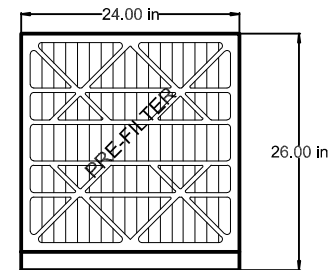

TOP VIEW : CUT-AWAY

FRONT VIEW

SIDE VIEW

SPECIFICATIONS:

DIMENSIONS: 24"W x 26"T x 72"L
 WEIGHT: 280 LBS.
 VOLUME: 3500 CFM
 PRE-FILTER: (2) 24"x24"x4" Pleated (Merv 8)
 PRIMARY BAG FILTER: (2) 65%, 21" 8 pocket Bags (118 sq ft) (Optional 95%)
 MOTOR: 2HP TEFC; 208-230/460/3/60; 6.0-5.8/2.9 amps
 BLOWER: 11" x 8" Belt Drive, Single Speed
 CONSTRUCTION/PAINT : 16 GA, River Blue chemical resistant powder coating
 NOISE LEVEL 5' dBA : 72 dBA
 APPLICATION: General